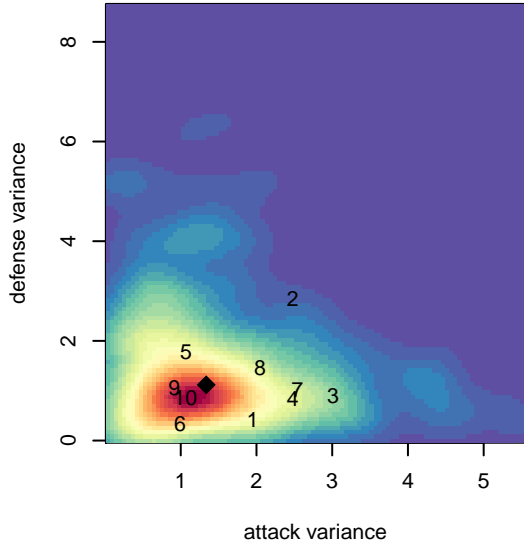

Seattle Celtic White G04

Seattle Celtic
Seattle, WA
G04 total strength=1113
attack=4.32 defense=2.03
fall league = PSPL Classic 1 – West U14

alt names used:
Seattle Celtic G04 White

Venues played:
2017 PSPL Classic 1 – West U14

Seattle Celtic White G04
Dots are actual minus expected GF (blue circles) and GA (red triangles).
Blue line is smoothed change in attack strength. Red is smoothed change in defense strength.

**attack and defense variance (black dot)
relative to other teams
and top 10 in region**