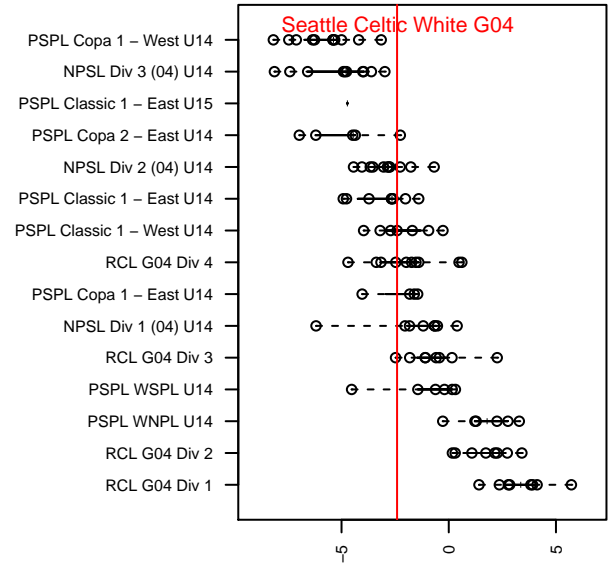

Seattle Celtic White G04

Seattle Celtic
Seattle, WA
G04 total strength=1113
attack=4.32 defense=2.03
fall league = PSPL Classic 1 – West U14

alt names used:
Seattle Celtic G04 White

Venues played:
2017 PSPL Classic 1 – West U14

Seattle Celtic White G04
Dots are actual minus expected GF (blue circles) and GA (red triangles).
Blue line is smoothed change in attack strength. Red is smoothed change in defense strength.

**attack and defense variance (black dot)
relative to other teams
and top 10 in region**

**attack and defense rating
relative to others at age
and all opponents in last 13 months**

Performance relative to 13 month average

Performance relative to 13 month average

date	home		away		venue	pred.home	pred.away
2017-11-11	MVP Marauders White G04	0	Seattle Celtic White G04	4	2017 PSPL Classic 1 – West U14	1.24	3.34
2017-11-04	Seattle Celtic White G04	5	NC Alliance FC G04	1	2017 PSPL Classic 1 – West U14	2.65	2.12
2017-10-29	Seattle Celtic White G04	1	ISC Gunners B G04	3	2017 PSPL Classic 1 – West U14	0.81	2.38
2017-10-28	Emerald City FC Green G04	3	Seattle Celtic White G04	0	2017 PSPL Classic 1 – West U14	1.53	0.81
2017-10-21	Cascade FC Green G04	2	Seattle Celtic White G04	0	2017 PSPL Classic 1 – West U14	3.15	0.75
2017-10-14	Seattle Celtic White G04	2	MVP Marauders White G04	1	2017 PSPL Classic 1 – West U14	3.34	1.24
2017-10-07	ISC Gunners B G04	2	Seattle Celtic White G04	0	2017 PSPL Classic 1 – West U14	2.38	0.81
2017-09-30	Seattle Celtic White G04	2	Emerald City FC Green G04	2	2017 PSPL Classic 1 – West U14	0.81	1.53
2017-09-16	Seattle Celtic White G04	1	Cascade FC Green G04	3	2017 PSPL Classic 1 – West U14	0.75	3.15
2017-09-09	NPSA Titans Navy G04	3	Seattle Celtic White G04	1	2017 PSPL Classic 1 – West U14	1.29	1.93